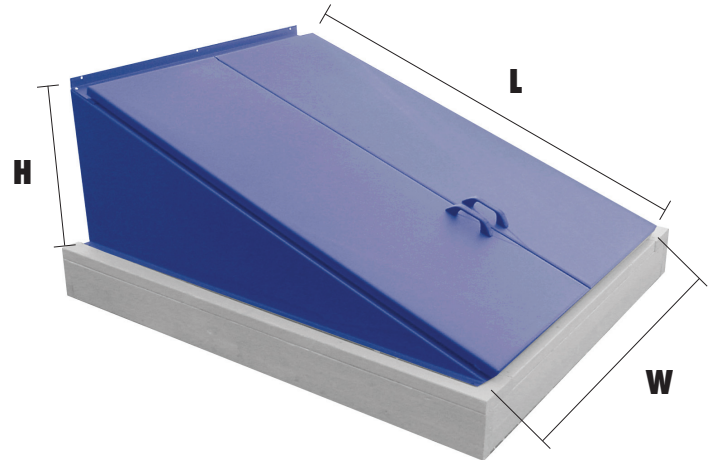

CELLAR DOORS

PUERTAS PARA SOTANO

BLOOMFIELD MASONRY SUPPLY

TEL: 973-748-7710
FAX: 973-748-7716

13 RACE STREET, BLOOMFIELD, NJ 07003

Cellar Doors

(IN STOCK AT ALL TIMES)

Cellar Door and Side Walls

Available in the following sizes:

	L	W	H
CD - SL	42.5"	49"	51"
CD - 0	54"	45"	30"
CD - 1	57"	45"	24.5"
CD - 2	63"	49"	22"
CD - 3	71"	53"	19.5"

Door Only

Available in the following sizes:

	L	W
RD - 0	48"	44.5"
RD - 1	62"	44.5"
RD - 2	66.5"	48.5"
RD - 3	73.5"	52.5"

SIDE WALL CAN
BE BUILT BY OTHER
TO ANY ANGLE